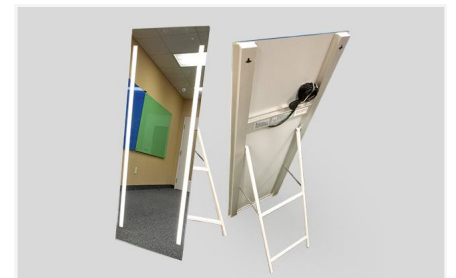

LED Full Length Frameless Mirror

Features

- Copper-free and high-definition silver mirror gives absolute clarity
- Comes with a single touch sensor for on/off
- ETL certified
- DIY installable (either mount or stand)
- Equipped with mirror stand to prevent falling apart

Glass Thickness

1/4" Inches

Model	Size	
HC19X59	19" x 59" Inches	View Price