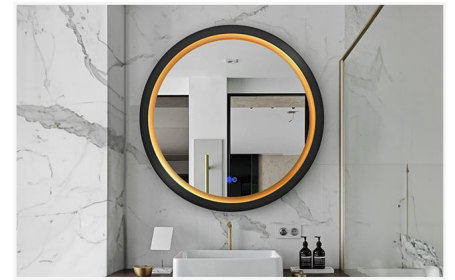

LED Framed Round Mirror

Features

- Gives exceptional clarity and durability with a copper-free, high-definition silver mirror
- Comes with an anti-fog heated pad to keep the mirror clear
- Meets safety and quality standards
- Equipped with touch sensors for easy accessibility
- Features 80cm power cord end with copper wire

Available Colors

Gold Black

Color Temperature

3000K-4000K-6500K

Mounting Style

Vertical, Horizontal

Accessories

Hanging Plates, Built-In Defogger

Model	Size	
HC24RD-FB	24" Inches	View Price
HC28RD-FB	28" Inches	View Price
HC32RD-FB	32" Inches	View Price
HC36RD-FB	36" Inches	View Price