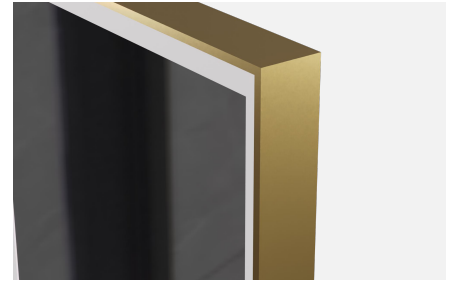

LED Framed Rectangle Mirror

Features

- Offers adjustable lighting from 3500K warm to 6500K cool white light, providing versatile illumination options
- Comes with an anti-fog function to keep the mirror clear in humid conditions
- Designed with IP44 waterproofing for safe use in wet environments
- Equipped with touch sensors for easy accessibility
- Features high-density LED strips with 240 beads for bright and even lighting

Available Colors

Gold Black

Color Temperature

3500K-6500K

Accessories

Built-In Defogger

Model	Size	
HC20X30-FB	20" x 30" Inches	View Price
HC30X40-FB	30" x 40" Inches	View Price