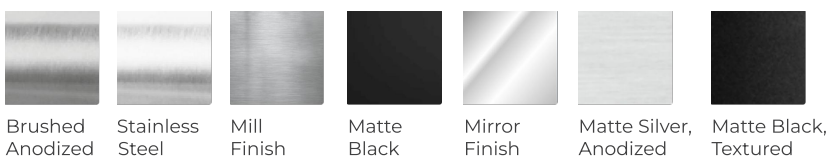

Fascia mount

- Optional base shoe cladding

Available Glass Thickness

Available Top Rail Options

Hardware Finishes

PROVEN SAFETY

In case of any questions, chat with us to get real-time Expert Support

Chat With Us!