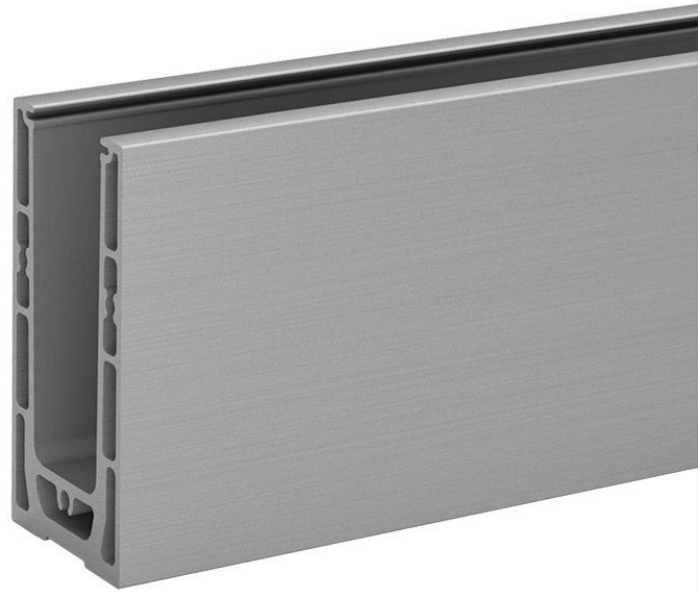

Smart Base Shoe

Easy Installation, Stylish Finish

The Smart Base Shoe is all you need in the glass railing. The modern design and the support & stability are parallel to none.

The smart base shoe comes in a variety of finishes and is made with aluminum material that provides greater protection.