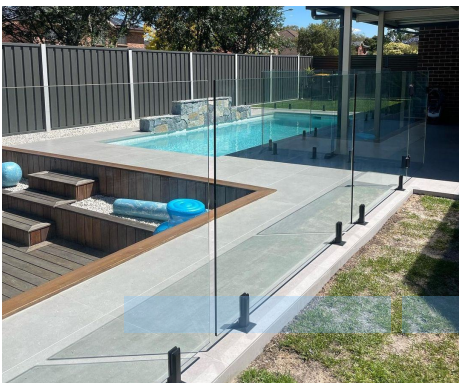

Walkway Glass Railings

Transform your walkways into elegant passageways with railings from Fab Glass and Mirror. We master the craft of walkway glass railings, seamlessly blending functionality and aesthetics to elevate an ordinary pathway. Enjoy the unobstructed views and enhanced openness, enhancing the allure of your property. Available in tempered and laminated glass, our railings are ideal for both indoor and outdoor settings, whether residential or commercial.

10 YEAR
WARRANTY

Order A Custom Walkways Glass Railing

In case of any questions, chat with us to get real-time Expert Support

Chat With Us!

Powered by ChatGPT

Divider Glass Railing

Crafted with precision and offering a sleek design, the divider glass railings are best for organizing and partitioning the areas. These railings elevate the space with seamless elegance and functional sophistication.

Divider Glass Railing

The divider glass railings by Fab Glass and Mirror are a contemporary choice for indoors and outdoors. These railings are carefully designed to build a partition in residential and commercial settings. Available in different glass finishes and strengths, the divider glass railing partitions the area effortlessly without compromising functionality and aesthetics. With a vast range of customization options, you have the freedom to tailor it according to your needs.