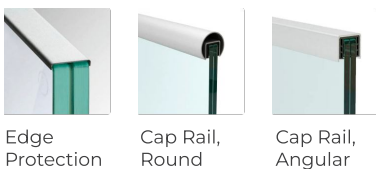

Available Top Rail Options