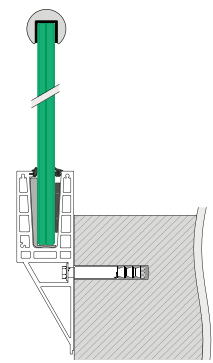

Base Fascia Mount

- For unfinished floors
- Can be installed at or beyond the edge of a surface
- Optional base shoe cladding