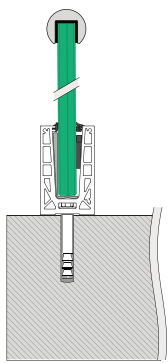

Available Mount Variants

Top mount

- Also suitable for in-floor mounting
- Optional base shoe cladding