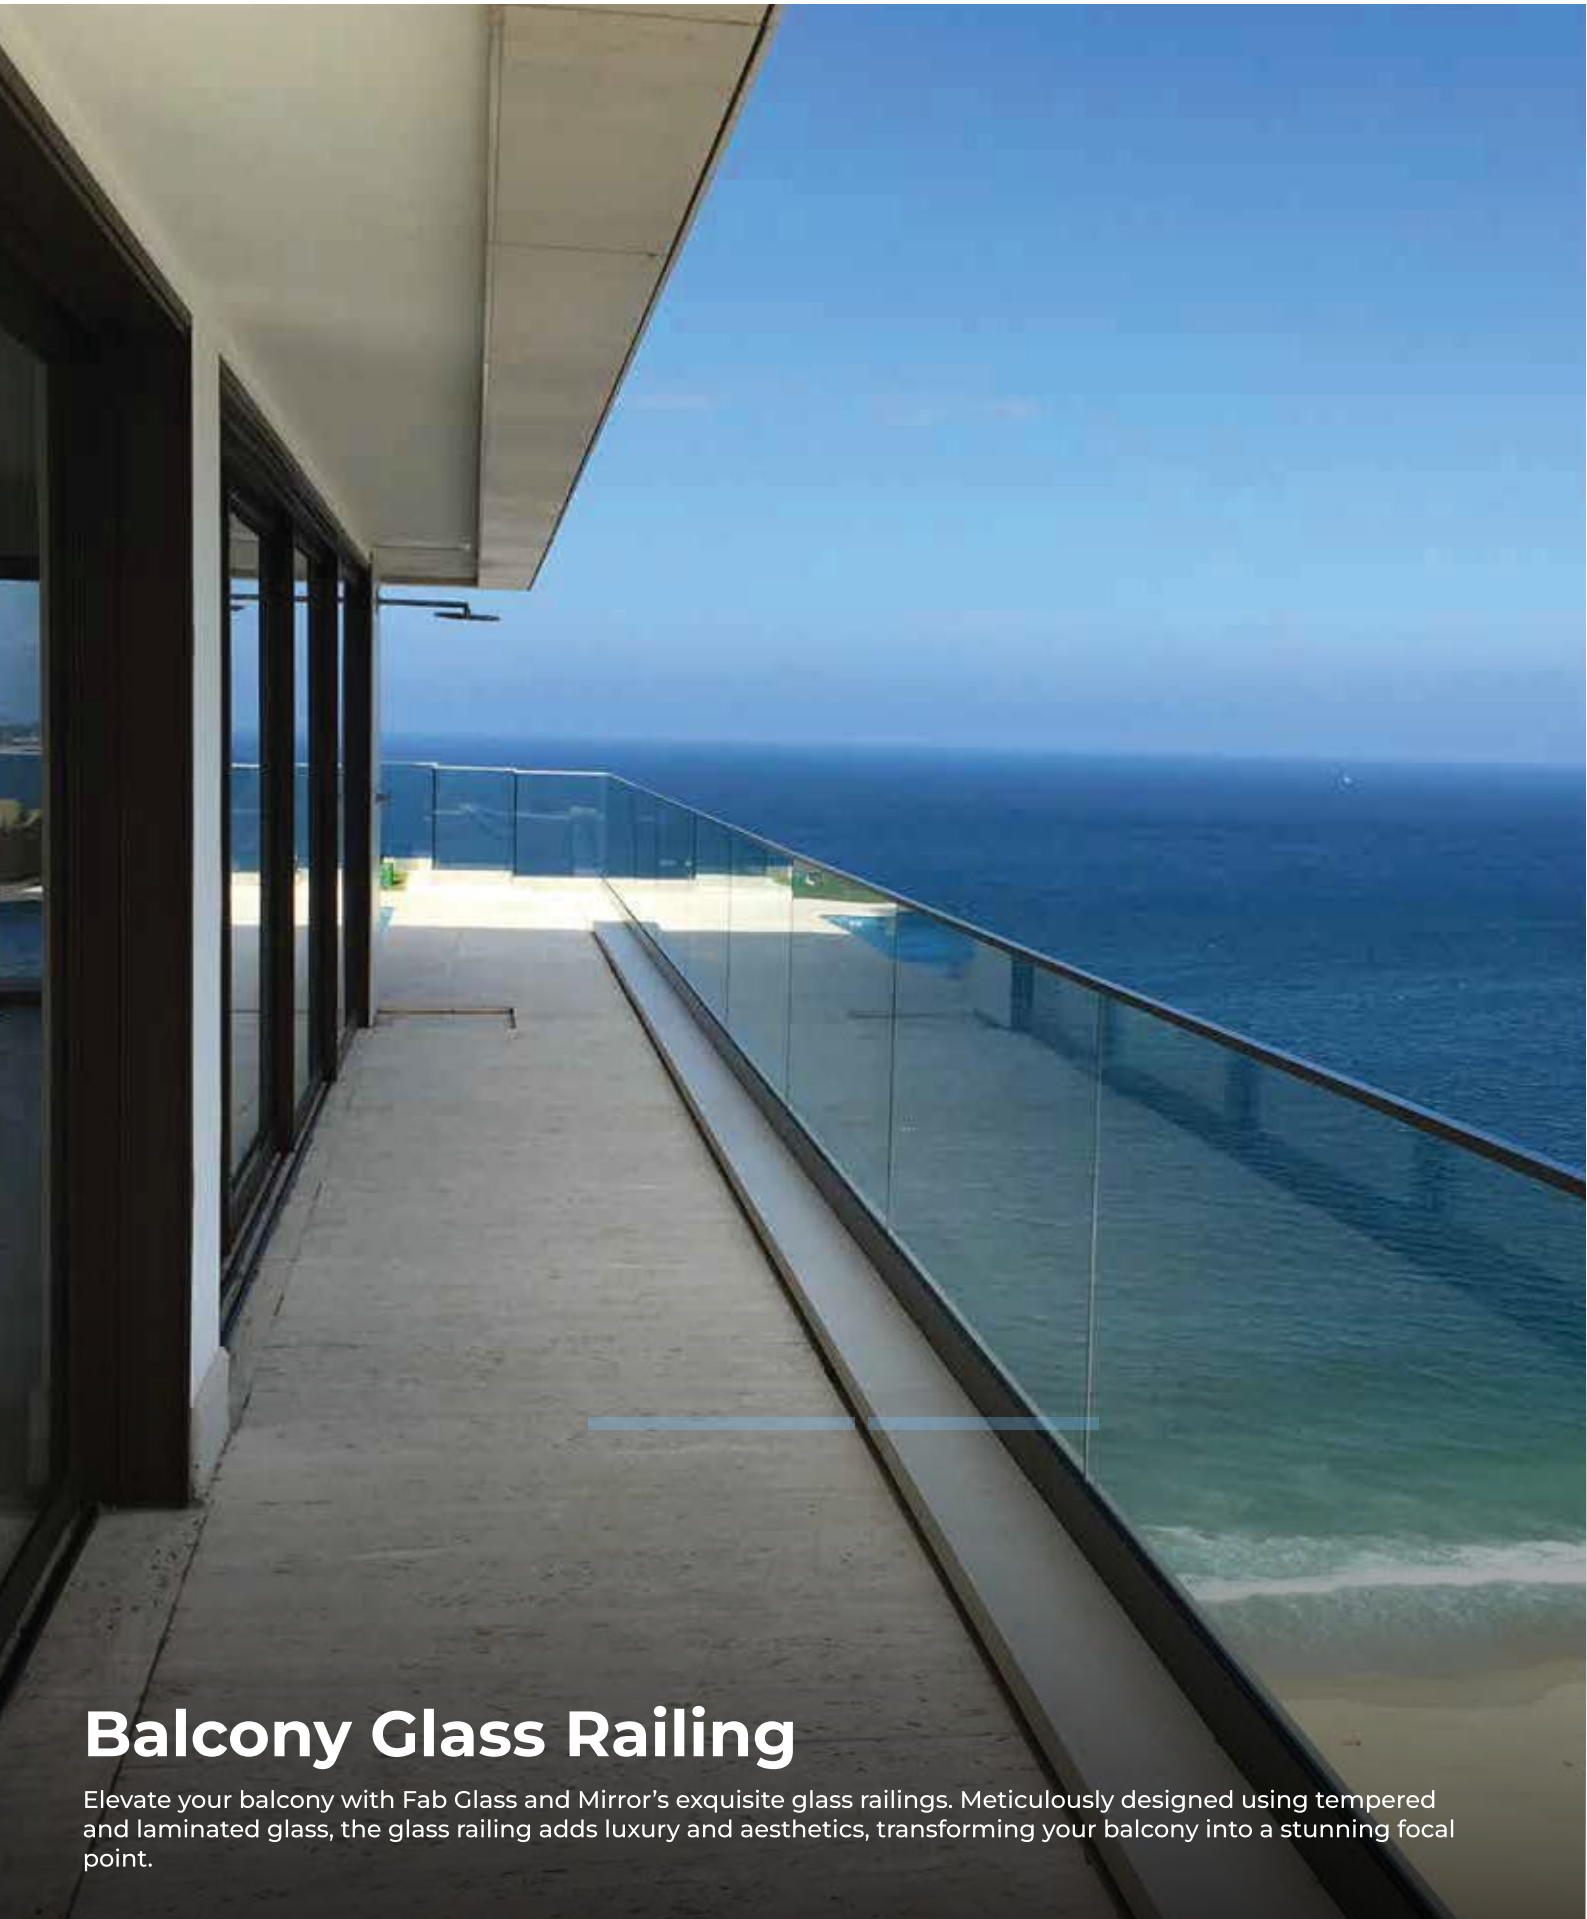

Fab Glass and Mirror offers top-quality glass railings for residential and commercial purposes. Available in five different glass thicknesses and two glass strengths, the glass railing is meticulously designed to redefine your space with sophistication and safety in mind. Adding a touch of modern elegance and modernity to any setting, the tempered and laminated glass railing comes with a variety of hardware finishes and top rails, perfect for enhancing both indoor and outdoor spaces.

[Order A Custom Glass Stair Railing](#)

In case of any questions, chat with us to get real-time Expert Support

[Chat With Us!](#)

Powered by ChatGPT

Balcony Glass Railing

Elevate your balcony with Fab Glass and Mirror's exquisite glass railings. Meticulously designed using tempered and laminated glass, the glass railing adds luxury and aesthetics, transforming your balcony into a stunning focal point.

Balcony Glass Railing

Balconies without railings look incomplete and lack essential features. Get balcony glass railings from Fab Glass and Mirror to transform your balcony into a captivating oasis. Having glass balcony railings adds safety to the balcony. However, beyond mere safety precautions, the addition of a railing on the balcony provides unobstructed views and a sense of openness, enhancing the overall aesthetics. With a variety of sleek designs, and hardware options available, glass railings add value to your property and give it a bold look.