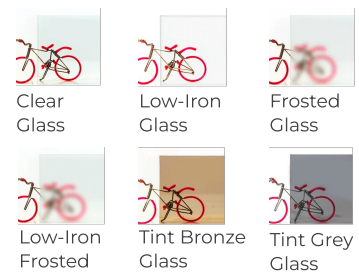

Available Glass Types

Glass Thickness

3/8" Inches

Accessories

2 Brackets

Model	Size	
GS-434x18CLR	4-3/4" x 18" x 3/8" Inches	View Price
799456351650	6" x 18" x 3/8" Inches	View Price
799456351711	8" x 18" x 3/8" Inches	View Price
S-12x18RECCHBR	12" x 18" x 3/8" Inches	View Price