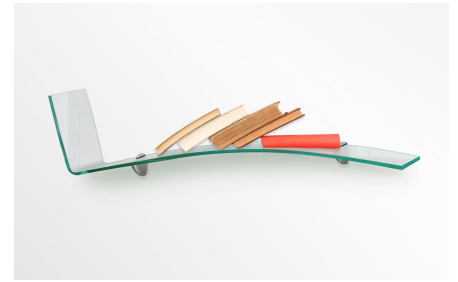

Features

- Crafted from high-quality bent glass for both style and functionality
- High durability ensures items are securely held without the risk of breakage
- Offers a wide range of styles and sizes for greater versatility
- Comes with mountable hardware, ensuring easy installation
- Provides efficient storage while enhancing overall aesthetics

Available Glass Types

Glass Thickness

1/4", 3/8" Inches

Accessories

2 Brackets

Model	Size	
FAB-B106	7" x 31-1/2" x 3/8" Inches	View Price
FAB-101	8" x 30-1/2" x 1/4" Inches	View Price
FGM-L-V003	5" x 23" x 2-1/2" Inches	View Price
FGM-L-U003	4-3/4" x 19-3/4" x 3/8" Inches	View Price
FGM-L-Z002	4-3/4" x 23-1/2" x 3/8" Inches	View Price
FGM-L-Z003	4-3/4" x 23-1/2" x 3/8" Inches	View Price

Get Customized
Glass Shelves
Design, Build & Purchase

[Order Now](#)