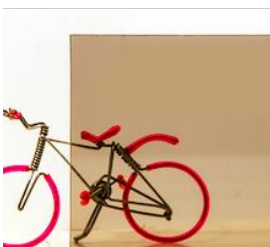

Tint Bronze Glass