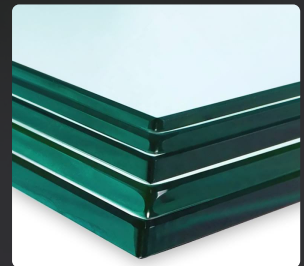

# Glass Shelves

Aluminum Brackets, Peacock Brackets, Design Brackets,  
Round and Square Brackets, Hardware Finishes, Glass Edges,  
Types and Thicknesses

**Aluminum Brackets**

**Peacock Brackets**

**Designer Brackets**

**Adjustable Brackets**

**Glass Edges**

**Hardware Finishes**

**Glass Types**

**Thicknesses**

Welcome to our premier collection of glass shelf hardware, where quality and style take center stage. Our extensive range features a variety of professional-grade hardware meticulously designed to enhance your glass shelf experience.

From durable aluminum brackets to elegant peacock and designer brackets, we seamlessly blend functionality with aesthetics to provide you with the best solutions for your glass shelves. Our hardware selection includes options for various glass thicknesses, types, and edges, ensuring seamless integration with your specific requirements.