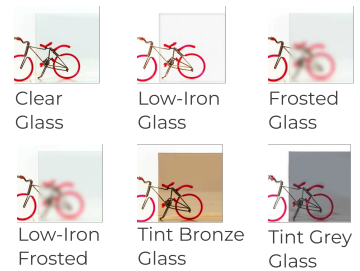

Available Glass Types

Glass Thickness

3/8" Inches

Accessories

2 Brackets

Model	Size		
SH-TROP8	8" x 8" x 3/8" Inches	View Price	Get Customized Glass Shelves Design, Build & Purchase Order Now
SH-MOMT6	6-1/2" x 12" x 3/8" Inches	View Price