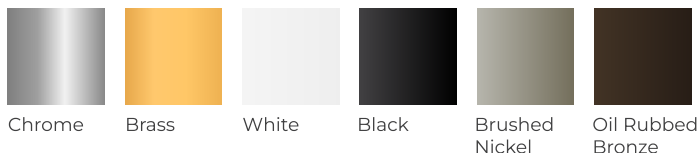

Hardware Finishes