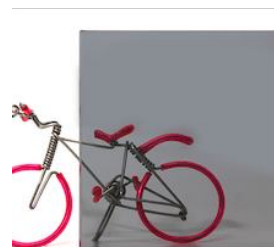

Tint Grey Glass