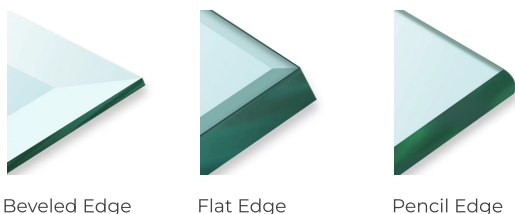

Glass Edging Options

In case of any questions, chat with us to get real-time Expert Support

Chat With Us!

Powered by ChatGPT

Order A Custom Cut Glass Shelf

10 YEAR WARRANTY