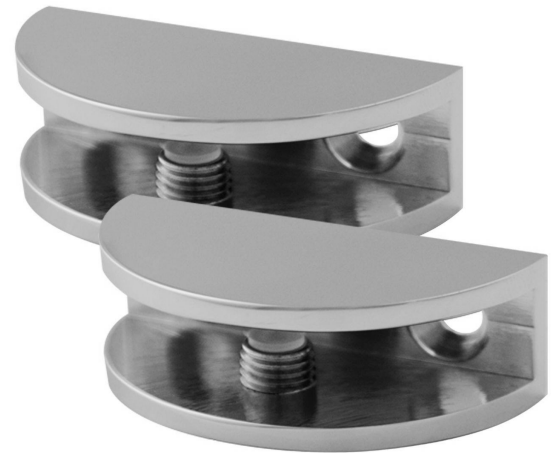

## Aluminum Shelf Bracket for 5/8" to 3/4" Glass

SKU: (SC5-V)

- Supports up to 3/4" thick monolithic tempered glass
- 1 package of brackets consists of a pair of aluminum shelves
- Holds up to 80 lbs (36 kgs) weight (per pair)

### Hardware Finishes

## Rounded Glass Shelf Brackets for 1/4" to 3/8" Glass

SKU: (AC-FA12)

- Holds up to 3/8" thick glass with no fabrication required
- One package comes with 2 rounded shelf brackets
- Easy DIY installation