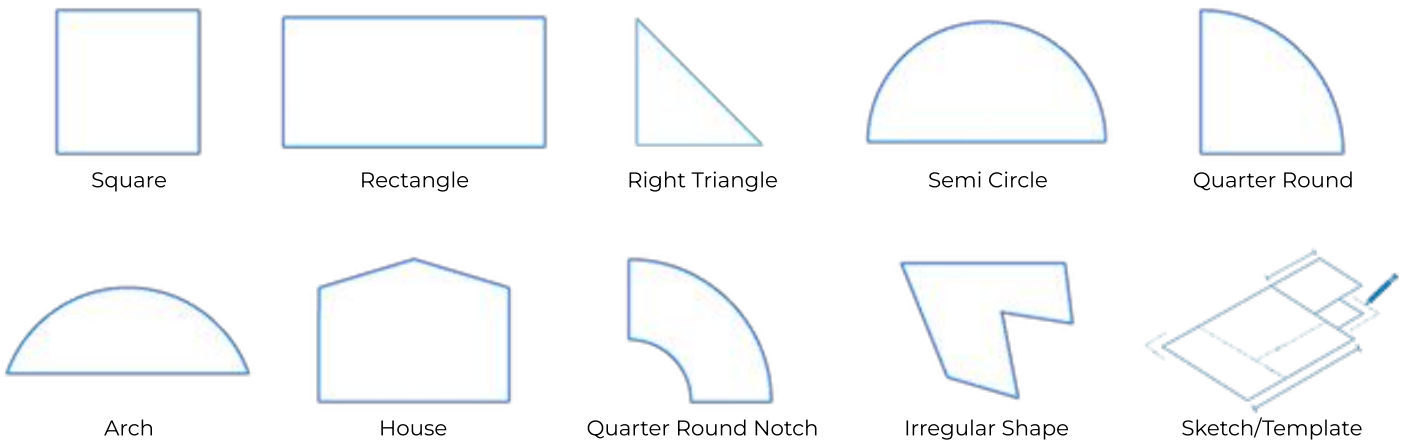

Order Custom Cut Glass Shelves

Elevate your interior design with Fab Glass and Mirror's custom cut glass shelves, tailored to your specific requirements. Enjoy the freedom to create personalized storage solutions that perfectly fit your space and style. Our shelves are crafted with precision and expertise, utilizing high-quality glass and advanced techniques to ensure durability. With a wide range of customization options available, including glass types, thicknesses, and edge finishes, you can achieve the exact look and functionality you desire. Whether you need sleek shelving for a modern minimalist space or ornate displays for a traditional setting, our custom cut glass shelves deliver the perfect blend of aesthetics and practicality.

Available Glass Thickness

Hardware Finishes

Glass Edging Options

In case of any questions, chat with us to get real-time Expert Support

Chat With Us!

Powered by ChatGPT

Order A Custom Cut Glass Shelf

10 YEAR WARRANTY