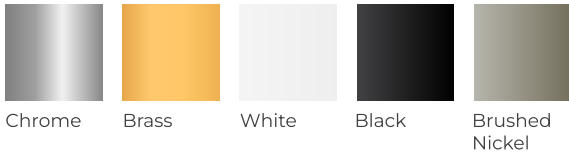

Hardware Finishes