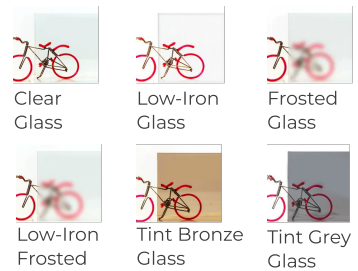

Available Glass Types

Glass Thickness

3/8" Inches

Accessories

2 Brackets

Model	Size		
CGSKBL8X8	8" x 8" x 3/8" Inches	View Price	Get Customized Glass Shelves Design, Build & Purchase Order Now
CGSKBL10X10	10" x 10" x 3/8" Inches	View Price