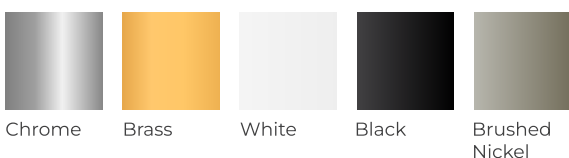

Hardware Finishes