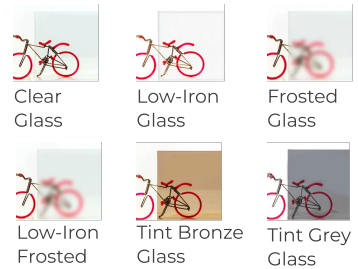

Available Glass Types

Glass Thickness

3/8" Inches

Accessories

2 Brackets

Model	Size	
SH-CRTR8	8" x 8" x 3/8" Inches	View Price
SH-CRTR60	6" x 6" x 3/8" Inches	View Price
SH-CRTR10	10" x 10" x 3/8" Inches	View Price
SH-CRTR12	12" x 12" x 3/8" Inches	View Price
SH-CRTR14	14" x 14" x 3/8" Inches	View Price
SH-CRTR16	16" x 16" x 3/8" Inches	View Price

Get Customized
Glass Shelves
Design, Build & Purchase

[Order Now](#)