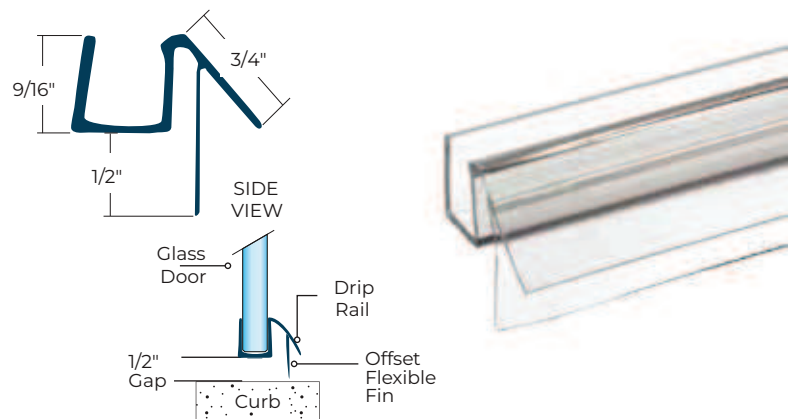

## Flexible Fin Dual Durometer Shower Door Sweep

SKU: **(AC-P501)**

- Adjust with ⅜" to ½" thick glass
- 95" stock length
- Flexible fin gives binding on curb
- Easy installation