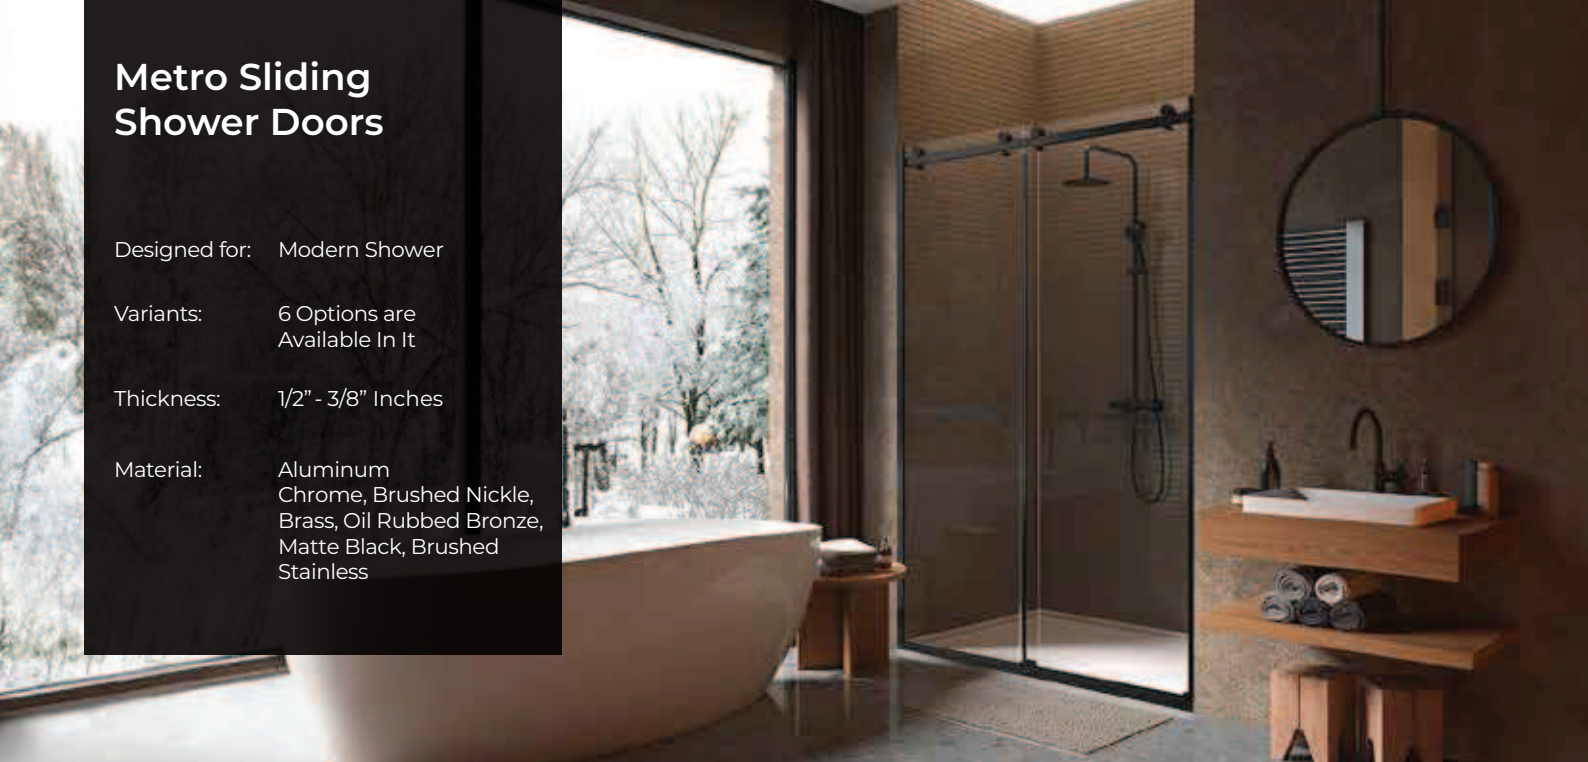

Metro Sliding Shower Doors

Designed for: Modern Shower

Variants: 6 Options are Available In It

Thickness: 1/2" - 3/8" Inches

Material: Aluminum
Chrome, Brushed Nickle,
Brass, Oil Rubbed Bronze,
Matte Black, Brushed
Stainless

Elevate your shower experience with Fab Glass and Mirror's sliding glass shower doors, made to seamlessly blend style, aesthetics, and functionality at the same time. Our extensive collection caters to diverse preferences, offering clear or tempered glass with variable thickness options and other customizations. Equipped with elegant hardware finishes, our sliding trackless shower doors bring both convenience and luxury to your daily routine.