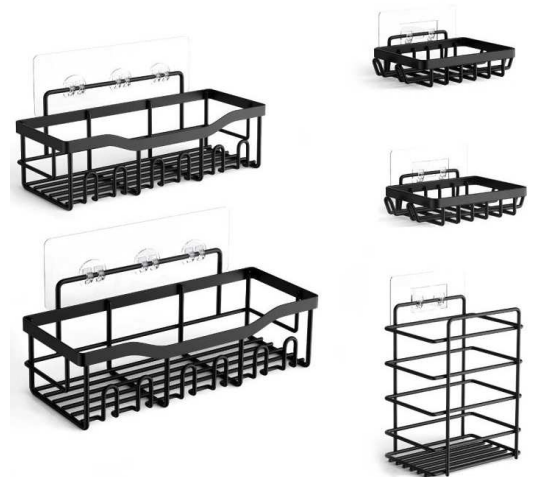

## Adhesive Shower Caddy – Pack of 5 Ideal for Bathroom, Kitchen, Dorms, and Laundry Rooms

SKU: (**CDY5-BL**)

- 5-in-1 Set: Includes shelves, soap trays, and toothbrush holder.
- No-Drill Install: Adhesive holds up to 40 lbs, damage-free.
- Durable Build: SUS 304 stainless steel, rustproof & waterproof.
- Ventilated Design: Prevents water buildup, keeps items dry.
- Stylish & Versatile: Multiple colors, fits bathrooms, kitchens, more.