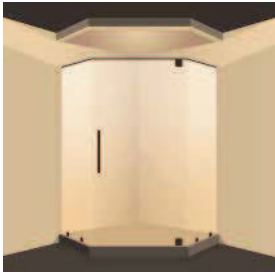

Available Varients Options

Neo Angle Shower Door