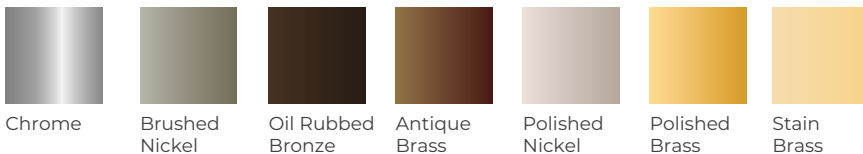

Hardware Finishes

8" Pull Handle

6" Pull Handle

Back To Back Tubular Pull Handle

SKU: (**DH-123**)

- -Glass Thickness: 3/8" to 1/2" (10 to 12 mm)
- -Glass Fabrication Required to Accommodate Handle
- Use Monolithic Tempered Glass
- -Heavy 3/4" (19 mm) Diameter Tubular Construction (1.5 mil Thick)