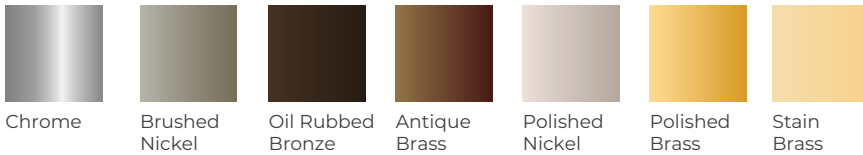

Back To Back Tubular Pull Handle With Washer

SKU: (**BM6x6**, **BM8x8**)

- -Comes with decorative metal washers to cover any hole defects in glass.
- -Various finishes for 6" and 8" pull handle (152 and 203 mm)

Hardware Finishes

8" Pull Handle