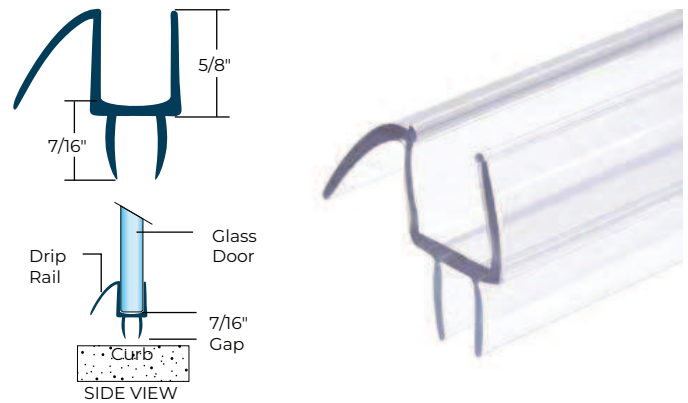

## Clear Shower Door Sweep Co-Extruded

SKU: **(AC-P914WS)**

- Adjust with ¼" Thick Glass
- 45 Degree Drip Rail Deflects the water back into the shower enclosure
- Compatible with Monolithic Tempered Glass
- Easy Installation