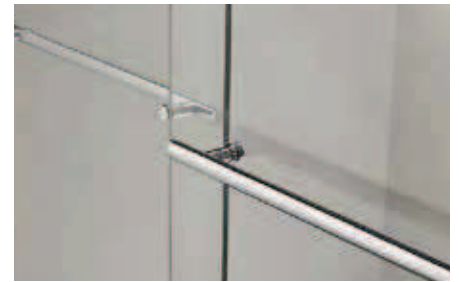

Portofino Series Double Sliding Shower Door

Features

- Tempered glass with 3/8" inch thickness of great strength
- Anodized Aluminum hardware prevents rusting or corrosion.
- High-quality fixed panel seals are designed to effectively prevent water leakage and ensuring that water stays within the shower.
- Enduro Shield applied to glass shower doors that repel stains and buildup, making them easier to clean.
- Aluminum hardware (double sliding rail & wall profile) and stainless steel hardware (rollers and two towel bars), all come in Chrome, Brushed Nickel, and Matte Black finishes.

Hardware Finishes

Glass Thickness

3/8" Inches

Glass Coating

Model	Size		
SHPR48X74CH	48"x74" Inches	View Price	Get Customized Shower Door Design, Build & Get Quote Order Now
SHPR48X79CH	48"x79" Inches	View Price	
SHPR60X74CH	60"x74" Inches	View Price	
SHPR60X79CH	60"x79" Inches	View Price