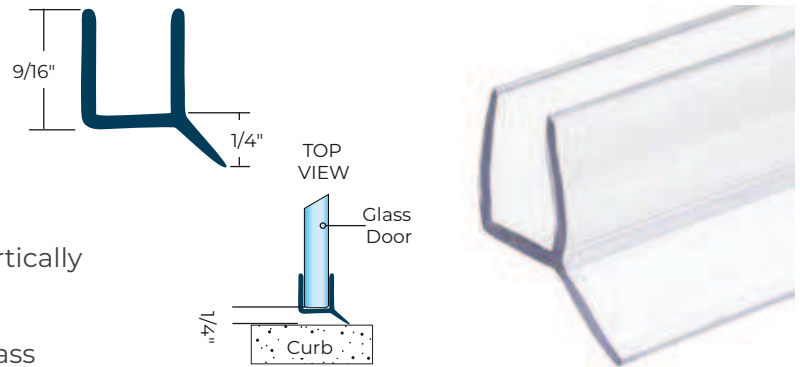

Dual Durometer Shower Door Sweep

SKU: (H-P10SL)

- Adjust with $\frac{3}{8}$ " thick glass
- Serves dual purpose (bottom sweep or vertically on bi-fold doors)
- Compatible with Monolithic Tempered Glass
- Easy Installation