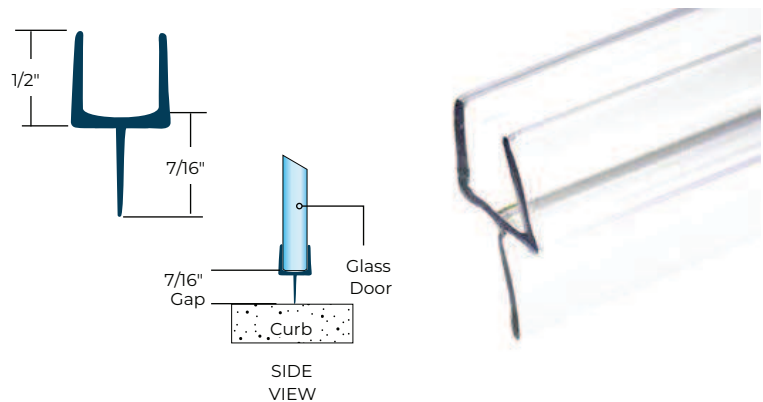

One-Piece Bottom Rail with Wipe

SKU: **(AC-P501BR)**

- Adjust with ⅜" Thick Glass
- Attaches to the door base to achieve a seal
- Compatible with Monolithic Tempered Glass
- Easy Installation