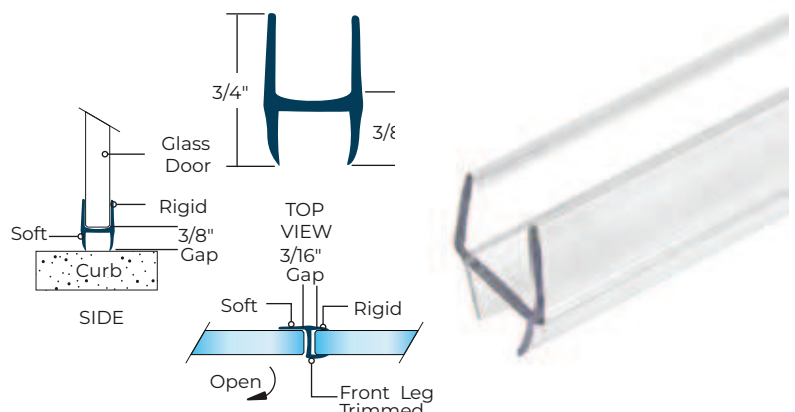

Soft Fin 'H' Shower Door Sweep

SKU: **(AC-P375HWS)**

- Adjust with ⅜" thick glass
- Used as a bottom sweep or seal
- Compatible with Monolithic Tempered Glass
- Twin legs seal gives a noise-free door closure