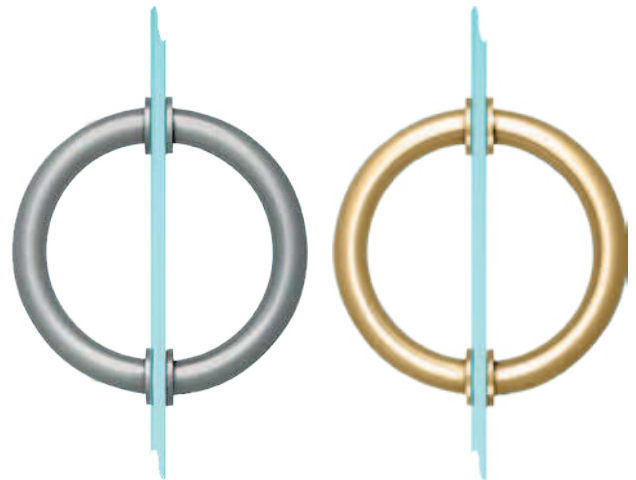

Hardware Finishes