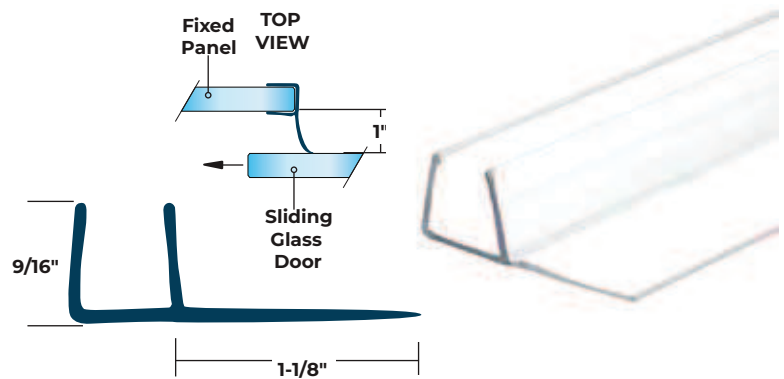

90 Degree Fin Seal with 'U' Sweep

SKU: (BM6x6, BM8x8)

- For sliding shower doors
- Adjust for $\frac{3}{8}$ " thick glass
- Easy Installation
- Compatible with Monolithic Tempered Glass