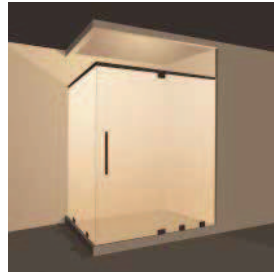

Shower Door Panel With Knee Wall