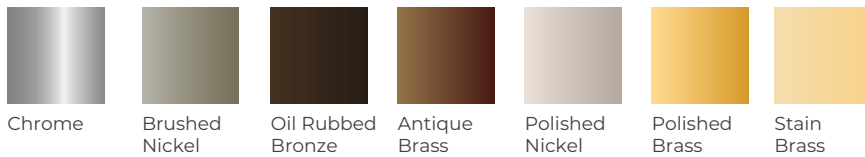

Back To Back Victorian Style Pull Handle

SKU: (**VIC6X6** & **VIC8X8**)

- -Made of high quality solid brass material.
- -Suitable for ¼" to ½" (6 to 12 mm) Monolithic Tempered Glass.
- -Gives eye-catching appeal
- -Available in different finishes

Hardware Finishes

6" Pull Handle

8" Pull Handle

Back To Back Ladder Style Pull Handle

SKU: (**LP6X6**, **LP8X8**)

- -Glass Thickness: 3/8" to 1/2" (10 to 12 mm)
- -Glass Fabrication Required to Accommodate Handle Use Monolithic Tempered Glass
- -Heavy 3/4" (19 mm) Diameter Tubular Construction (1.5 mil Thick)