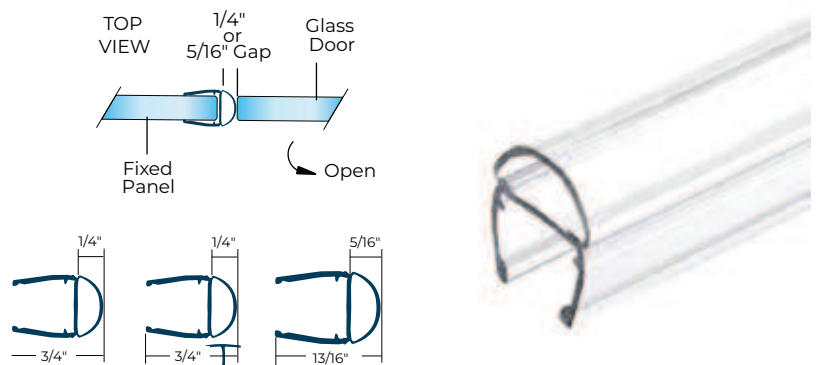

Senior Prima Replacement Black Gasket Kit

SKU: (H-SRPPHGK)

- Adjust with $\frac{3}{8}$ " thick glass
- Attaches on a fixed panel
- Only for glass-to-glass applications
- Easy Installation