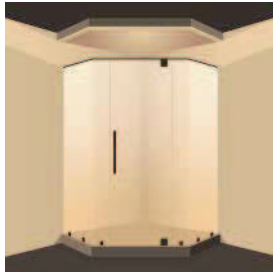

Shower Door With Extra Panel Glass