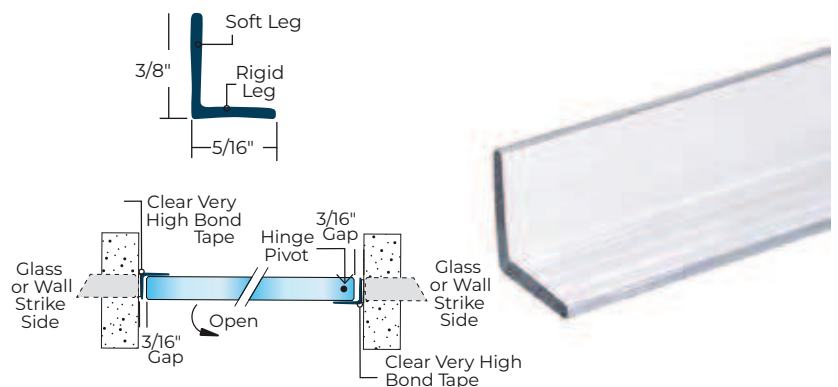

## 'L' Shaped Shower Door Sweep

SKU: (P12LJT2)

- Adjust with  $\frac{1}{4}$ " to  $\frac{1}{2}$ " thick glass
- Comes with pre-applied tape for easy installation
- For glass-to-glass applications
- Popular for neo-angle configurations