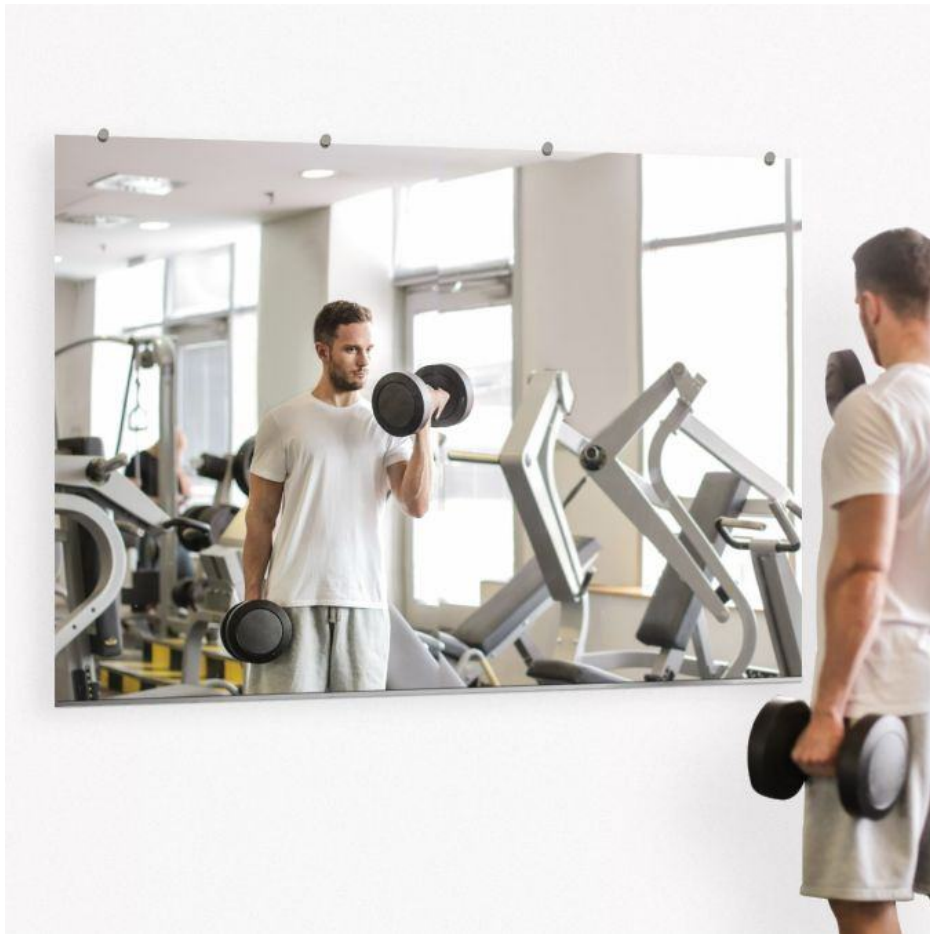

Activity HD Gym Mirror

Features

- HD reflection gives ultra-clear mirror reflection
- ¼" thick flat polished low-iron tempered mirror for enhanced safety
- Free from copper and lead particles
- Comes with low-iron glass for absolute clarity
- Allows for easy DIY installation

Accessories

4 Mirror Clips, J-Bar, Screws and Mirror Adhesive

Model	Size	
GM36x60	36" x 60" Inches	View Price
GM36x72	36" x 72" Inches	View Price
GM48x60	48" x 60" Inches	View Price
GM48x32	48" x 32" Inches	View Price
GM48x72	48" x 72" Inches	View Price
GM48x84	48" x 84" Inches	View Price

Get a Customized

Gym Mirror

[Order Now](#)