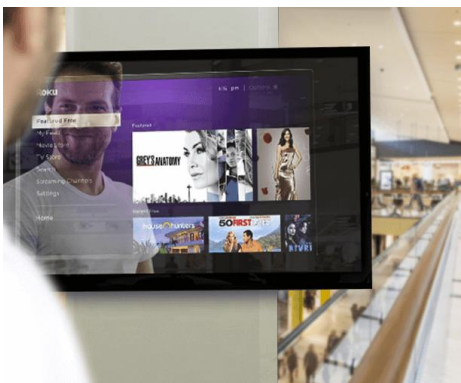

Elevate your space with Fab Glass and Mirror's Custom MirrorView™. This innovative product seamlessly integrates technology and aesthetics, allowing you to hide video screens behind high-quality reflective surfaces. When turned off, the MirrorView™ functions as a sleek mirror; when turned on, it reveals a clear display screen hidden behind it. Available in various sizes and customizable to fit your needs, it offers a sophisticated solution for modern homes, blending functionality with style.