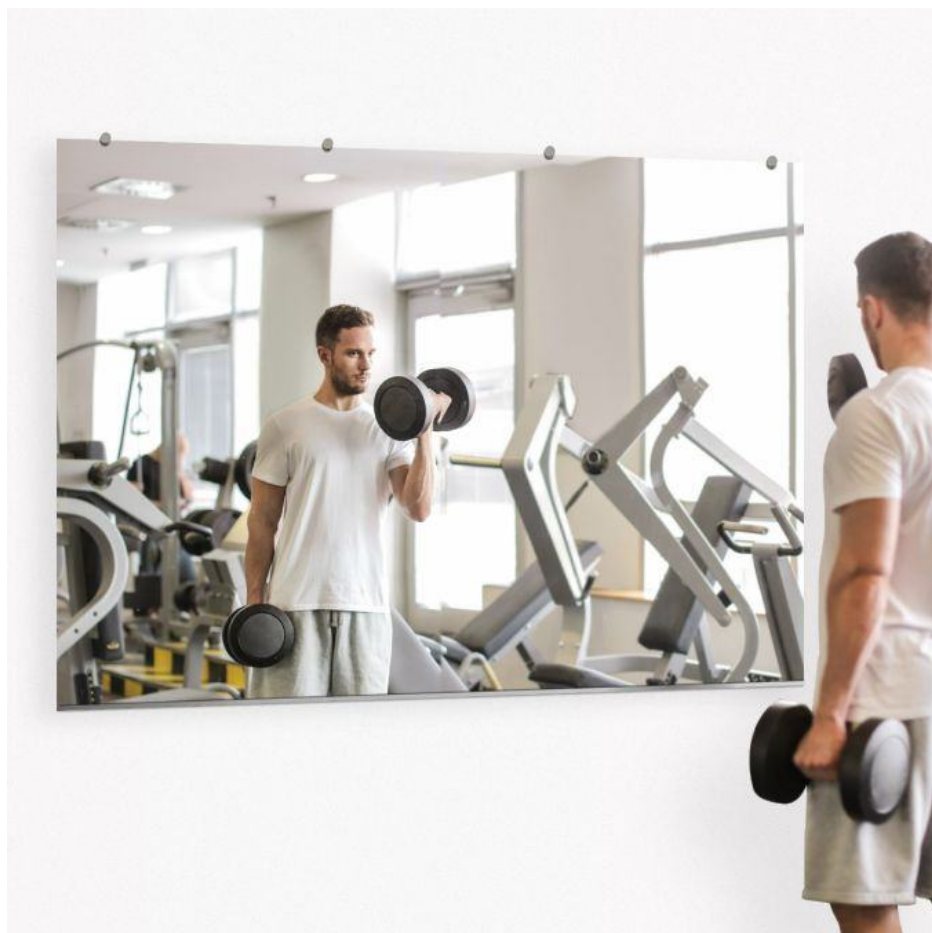

Activity HD Gym Mirror

Features

- HD reflection gives ultra-clear mirror reflection
- ¼" thick flat polished low-iron tempered mirror for enhanced safety
- Free from copper and lead particles
- Comes with low-iron glass for absolute clarity
- Allows for easy DIY installation

Accessories

4 Mirror Clips, J-Bar, Screws and Mirror Adhesive

Model	Size	
GM36x60	36" x 60" Inches	View Price
GM36x72	36" x 72" Inches	View Price
GM48x60	48" x 60" Inches	View Price
GM48x32	48" x 32" Inches	View Price
GM48x72	48" x 72" Inches	View Price
GM48x84	48" x 84" Inches	View Price

Get Customized

Mirrors

[Order Now](#)