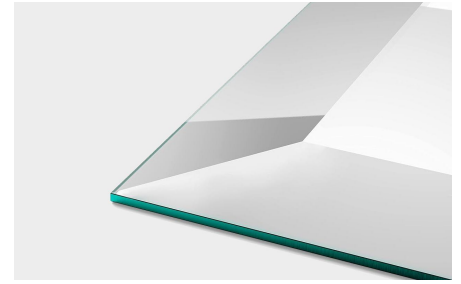

Rectangle Frameless Wall Mirror	01
Round Frameless Wall Mirror	03
Square Frameless Wall Mirror	05
Oval Frameless Wall Mirror	07
Octagon Frameless Wall Mirror	09
Diamond Frameless Wall Mirror	11
LED Frameless Rectangle Mirror	13
LED Frameless Round Mirror	15
LED Full Length Frameless Mirror	17
LED Framed Rectangle Mirror	19
LED Framed Round Mirror	21
LED Mirror Cabinets	23
Activity HD Gym Mirror	25
Activity SD Gym Mirror	27
Mirror Centerpieces	29

Rectangle Frameless Wall Mirror

Elevate your space with our Rectangle Frameless Wall Mirror – sleek, modern, and versatile. Perfect for any decor, it enhances light and space effortlessly. Transform your home today!

Rectangle Frameless Wall Mirror

Features

- Available in various sizes from 18"x40" to 48"x60"
- Features beveled polished edges
- Includes vinyl safety backing for added security
- Can be hung both vertically and horizontally
- Suitable for bathrooms, bedrooms, entryways, and living rooms