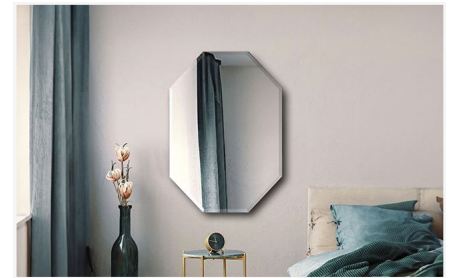

Oval Frameless Wall Mirror

Features

- The 1-inch beveled polished edge gives a refined look
- Features vinyl safety backing to prevent shattering
- Mirror is ¼ inch thick giving a durable and quality feel
- Can be hung both vertically and horizontally
- Pre-attached hooks give easy installation

Mirrors

Order Now

Octagon Frameless Wall Mirror

Revitalize your space with Fab Glass and Mirror's unique octagon frameless wall mirror. The modern design mirror brings in natural light and adds a contemporary touch to any place, effortlessly elevating the decor.

Octagon Frameless Wall Mirror

Features

- Octagon mirror comes with a 1-inch beveled edge, adding a smooth and angled finish
- Comes with a vinyl safety backing
- Equipped with two hooks for easy installation
- ¼ inch thick mirror gets a long life and gives a high-quality feel
- Easy DIY installation with pre-installed hooks

Enhance your space with our Diamond Frameless Wall Mirror – sleek, modern, and effortlessly elegant. Perfect for any room, adding a touch of luxury to your home decor.

Diamond Frameless Wall Mirror

Features