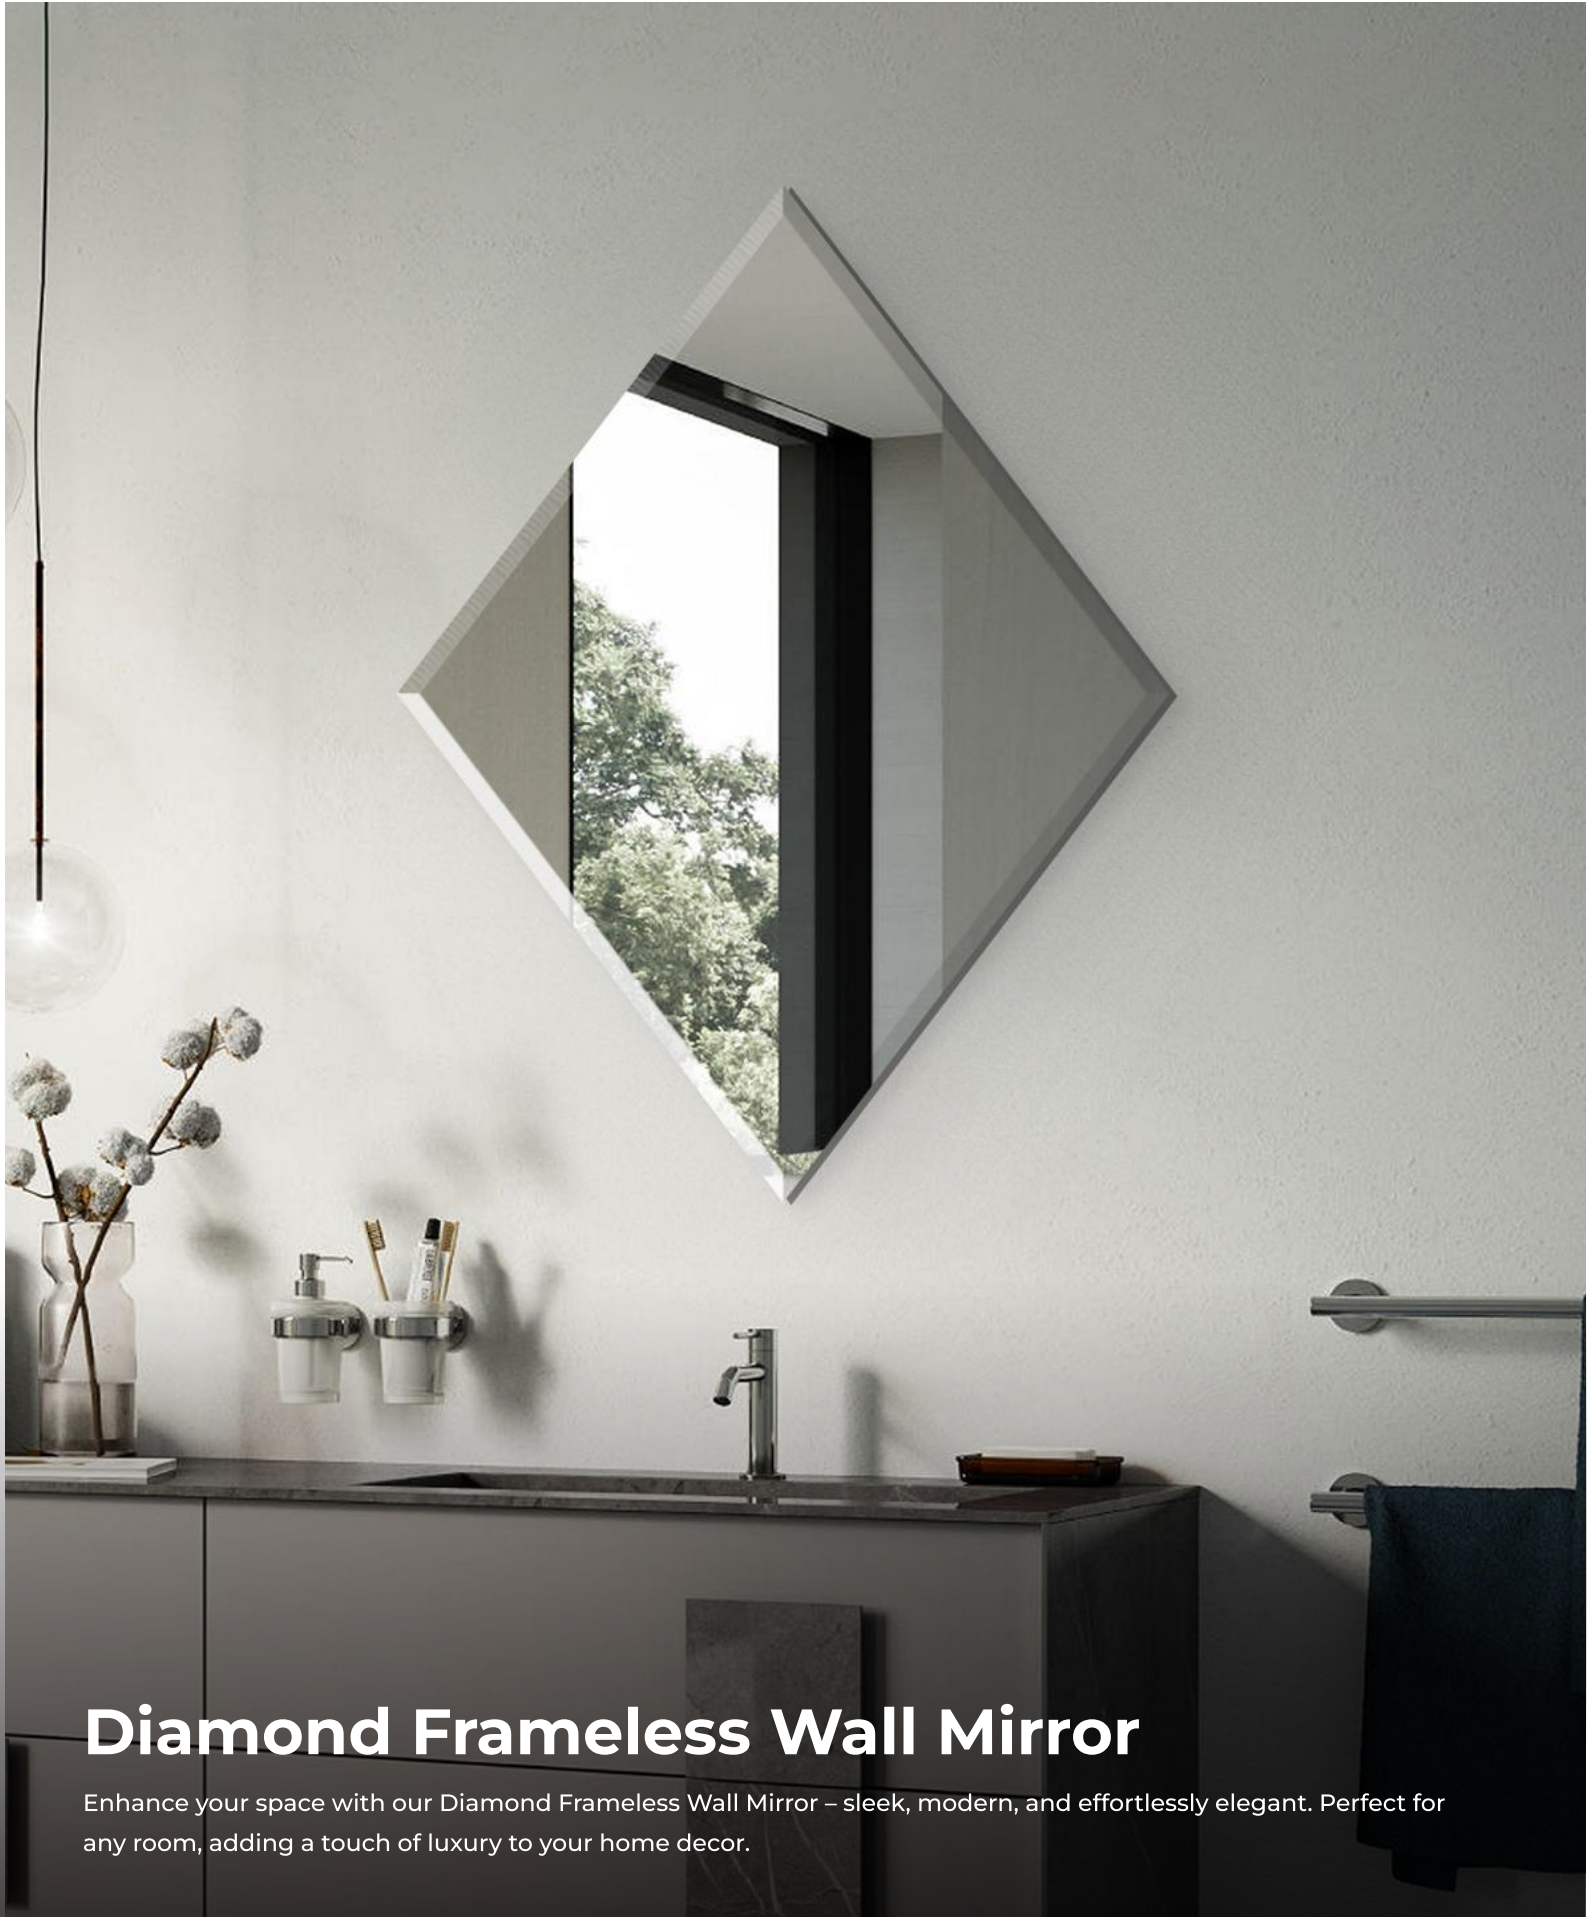

Octagon Frameless Wall Mirror

Features

- Octagon mirror comes with a 1-inch beveled edge, adding a smooth and angled finish
- Comes with a vinyl safety backing
- Equipped with two hooks for easy installation
- ¼ inch thick mirror gets a long life and gives a high-quality feel
- Easy DIY installation with pre-installed hooks

Glass Thickness

1/4" Inches

Glass Edge

Beveled

Accessories

Pre-attached hooks for easy hanging

Model	Size		
M-20x30OCT-HKS	20" x 30" Inches	View Price	 Order Now
M-24x36OCT-HKS	24" x 36" Inches	View Price	

Diamond Frameless Wall Mirror

Enhance your space with our Diamond Frameless Wall Mirror – sleek, modern, and effortlessly elegant. Perfect for any room, adding a touch of luxury to your home decor.

Diamond Frameless Wall Mirror

Features

- Diamond-shaped mirror gives a modern and distinctive look to your space
- Comes with 1-inch beveled edge that gives an elegant finish
- Mirror is 1/4 inch thick giving a durable and quality feel
- Pre-attached hooks give easy DIY installation
- Equipped with vinyl safety backing for added durability and safety