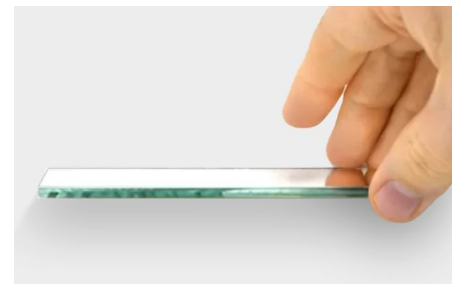

Rectangle Frameless Wall Mirror

Elevate your space with our Rectangle Frameless Wall Mirror – sleek, modern, and versatile. Perfect for any decor, it enhances light and space effortlessly. Transform your home today!

Rectangle Frameless Wall Mirror

Features

- Available in various sizes from 18"x40" to 48"x60"
- Features beveled polished edges
- Includes vinyl safety backing for added security
- Can be hung both vertically and horizontally
- Suitable for bathrooms, bedrooms, entryways, and living rooms