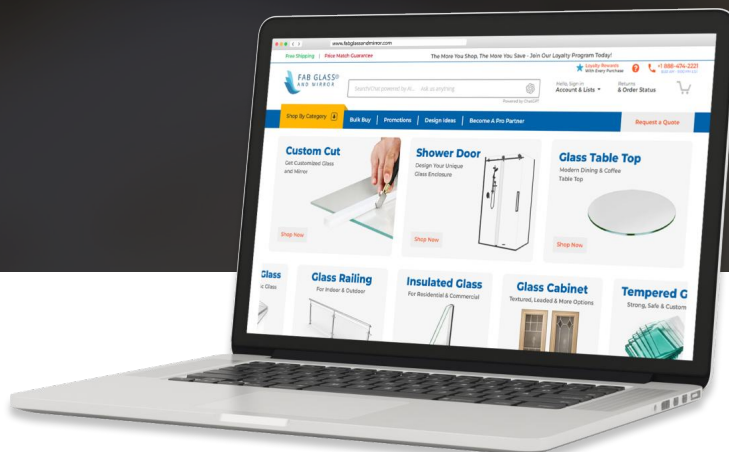

FT FINANCIAL
TIMES

2020 Rank 250, 2021 Rank 295,
2022 Rank 296, 2023 Rank 404

Featured Business

Google Economic Impact Report

[Read on Google.com](#)

Payment Methods

TABLE OF CONTENTS

Ready to Ship Stock