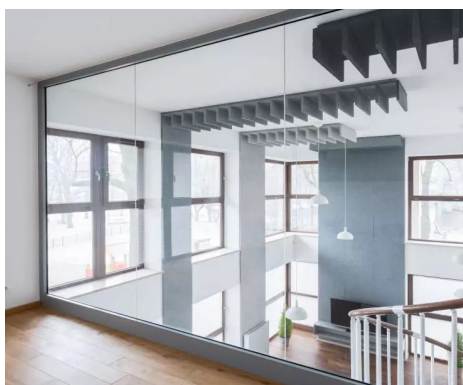

10 YEAR
WARRANTY

Order A Custom Makeup Mirror

In case of any questions, chat with us to get real-time Expert Support

Chat With Us!

Powered by ChatGPT

Create a sophisticated ambiance with Fab Glass and Mirror's Condominium Mirrors. Designed to enhance the illusion of space and light, these mirrors are perfect for luxury condos. Available in custom sizes, they can cover entire walls, reflecting natural light and creating a brighter environment. Customize your mirror to fit any space and style, making it an elegant addition to your home.