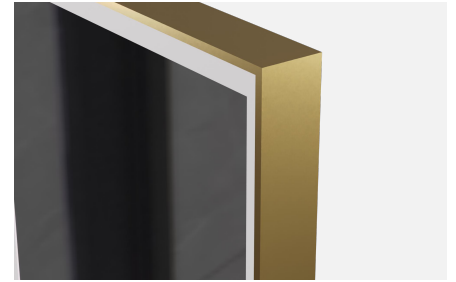

LED Framed Rectangle Mirror

Features

- Offers adjustable lighting from 3500K warm to 6500K cool white light, providing versatile illumination options
- Comes with an anti-fog function to keep the mirror clear in humid conditions
- Designed with IP44 waterproofing for safe use in wet environments
- Equipped with touch sensors for easy accessibility
- Features high-density LED strips with 240 beads for bright and even lighting

Available Colors

Gold Black

Color Temperature

3500K-6500K

Accessories

Built-In Defogger

Model	Size	
HC20X30-FB	20" x 30" Inches	View Price
HC30X40-FB	30" x 40" Inches	View Price